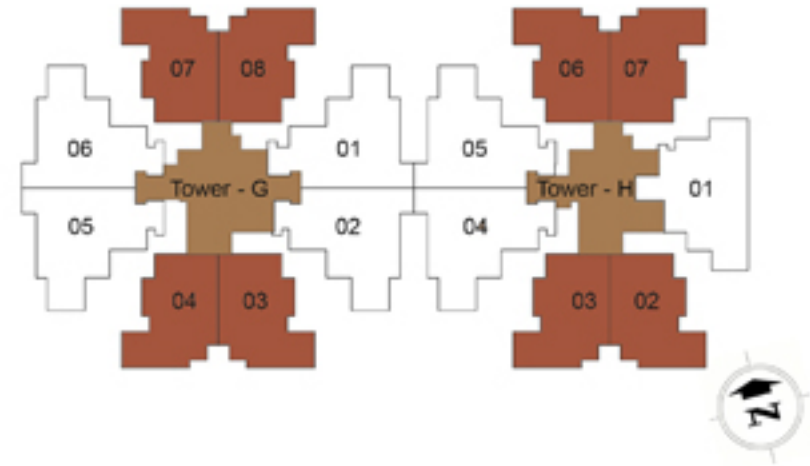

www.Zricks.com

www.Zricks.com

2 BHK - TYPE - 01

TOWER A, B, C, D & E

Carpet Area	696 sq.ft
Saleable Area	937 sq.ft

↑
ENTRY
www.Zricks.com

2 BHK - TYPE - 02

TOWER F

Carpet Area	689 sq.ft
Saleable Area	950 sq.ft

2 BHK - TYPE - 03

TOWER G & H

Carpet Area	689 sq.ft
Saleable Area	955 sq.ft

2 BHK - TYPE - 01
TOWER A, B, C, D & E

Carpet Area	792 sq.ft
Saleable Area	1051 sq.ft

2 BHK - TYPE - 02
TOWER F

Carpet Area	784 sq.ft
Saleable Area	1072 sq.ft

3 BHK - TYPE - 01
TOWER A, B, C, D & E

Carpet Area	858 sq.ft
Saleable Area	1145 sq.ft

3 BHK - TYPE - 02
TOWER A, B, C, D & E

Carpet Area	871 sq.ft
Saleable Area	1160 sq.ft

Site Plan