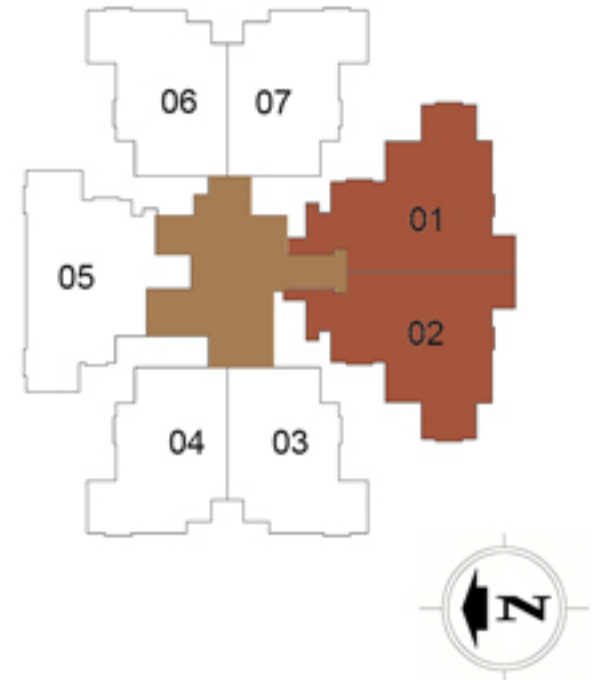

Carpet Area	689 sq.ft
Saleable Area	950 sq.ft

2 BHK - TYPE - 03

TOWER G & H

Carpet Area	689 sq.ft
Saleable Area	955 sq.ft

2 BHK - TYPE - 01
TOWER A, B, C, D & E

Carpet Area	792 sq.ft
Saleable Area	1051 sq.ft

2 BHK - TYPE - 02
TOWER F

Carpet Area	784 sq.ft
Saleable Area	1072 sq.ft

3 BHK - TYPE - 01
TOWER A, B, C, D & E

Carpet Area	858 sq.ft
Saleable Area	1145 sq.ft

3 BHK - TYPE - 02
TOWER A, B, C, D & E

Carpet Area	871 sq.ft
Saleable Area	1160 sq.ft

3 BHK - TYPE - 03
TOWER F

Carpet Area	860 sq.ft
Saleable Area	1172 sq.ft

3 BHK - TYPE - 01
TOWER A, B, C, D & E

Carpet Area	903 sq.ft
Saleable Area	1204 sq.ft

3 BHK - TYPE - 05
TOWER G

Carpet Area	891 sq.ft
Saleable Area	1218 sq.ft

Site Plan