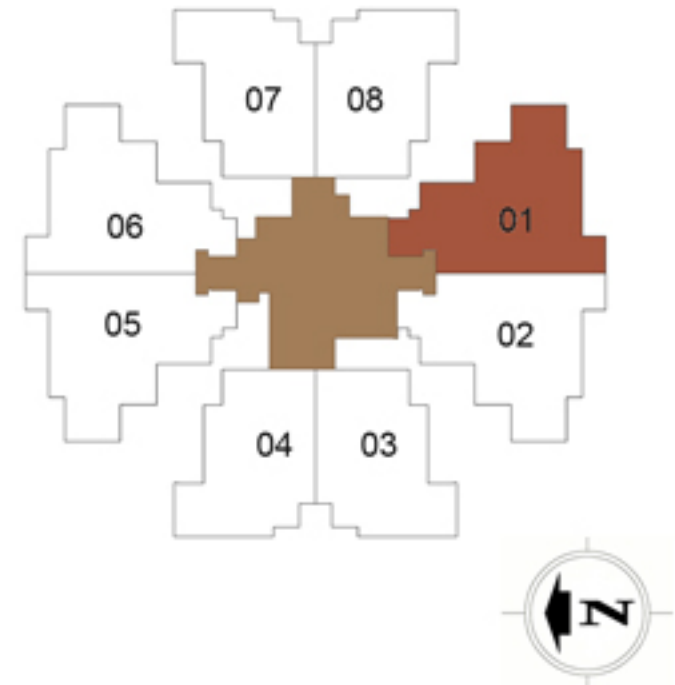

www.Zricks.com

www.Zricks.com

2 BHK - TYPE - 01

TOWER A, B, C, D & E

Carpet Area	696 sq.ft
Saleable Area	937 sq.ft

↑
ENTRY
www.Zricks.com

2 BHK - TYPE - 02

TOWER F

Carpet Area	689 sq.ft
Saleable Area	950 sq.ft

2 BHK - TYPE - 03

TOWER G & H

Carpet Area	689 sq.ft
Saleable Area	955 sq.ft

2 BHK - TYPE - 01
TOWER A, B, C, D & E

Carpet Area	792 sq.ft
Saleable Area	1051 sq.ft

2 BHK - TYPE - 02
TOWER F

Carpet Area	784 sq.ft
Saleable Area	1072 sq.ft

3 BHK - TYPE - 01
TOWER A, B, C, D & E

Carpet Area	858 sq.ft
Saleable Area	1145 sq.ft

3 BHK - TYPE - 02
TOWER A, B, C, D & E

Carpet Area	871 sq.ft
Saleable Area	1160 sq.ft

Site Plan