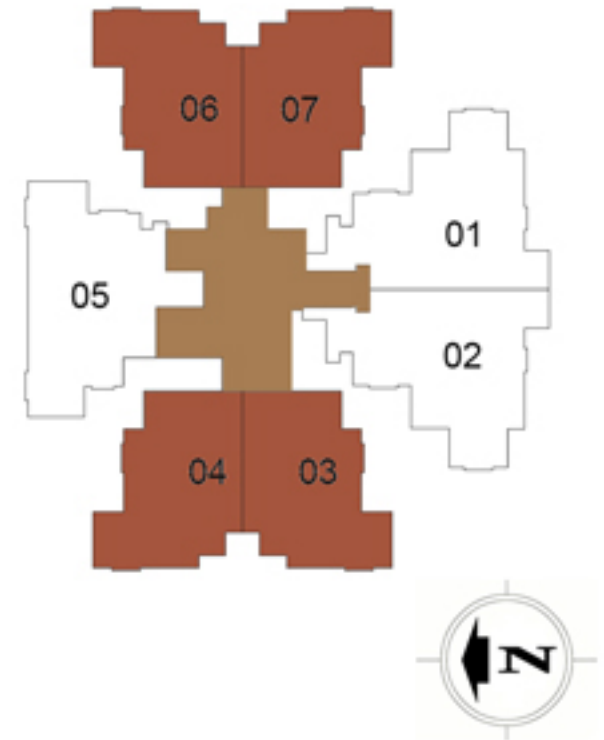

www.Zricks.com

www.Zricks.com

2 BHK - TYPE - 01

TOWER A, B, C, D & E

Carpet Area	696 sq.ft
Saleable Area	937 sq.ft

↑
ENTRY
www.Zricks.com

2 BHK - TYPE - 02

TOWER F

Carpet Area	689 sq.ft
Saleable Area	950 sq.ft

2 BHK - TYPE - 03

TOWER G & H

Carpet Area	689 sq.ft
Saleable Area	955 sq.ft

2 BHK - TYPE - 01
TOWER A, B, C, D & E

Carpet Area	792 sq.ft
Saleable Area	1051 sq.ft

2 BHK - TYPE - 02
TOWER F

Carpet Area	784 sq.ft
Saleable Area	1072 sq.ft

3 BHK - TYPE - 01
TOWER A, B, C, D & E

Carpet Area	858 sq.ft
Saleable Area	1145 sq.ft

3 BHK - TYPE - 02
TOWER A, B, C, D & E

Carpet Area	871 sq.ft
Saleable Area	1160 sq.ft

Site Plan