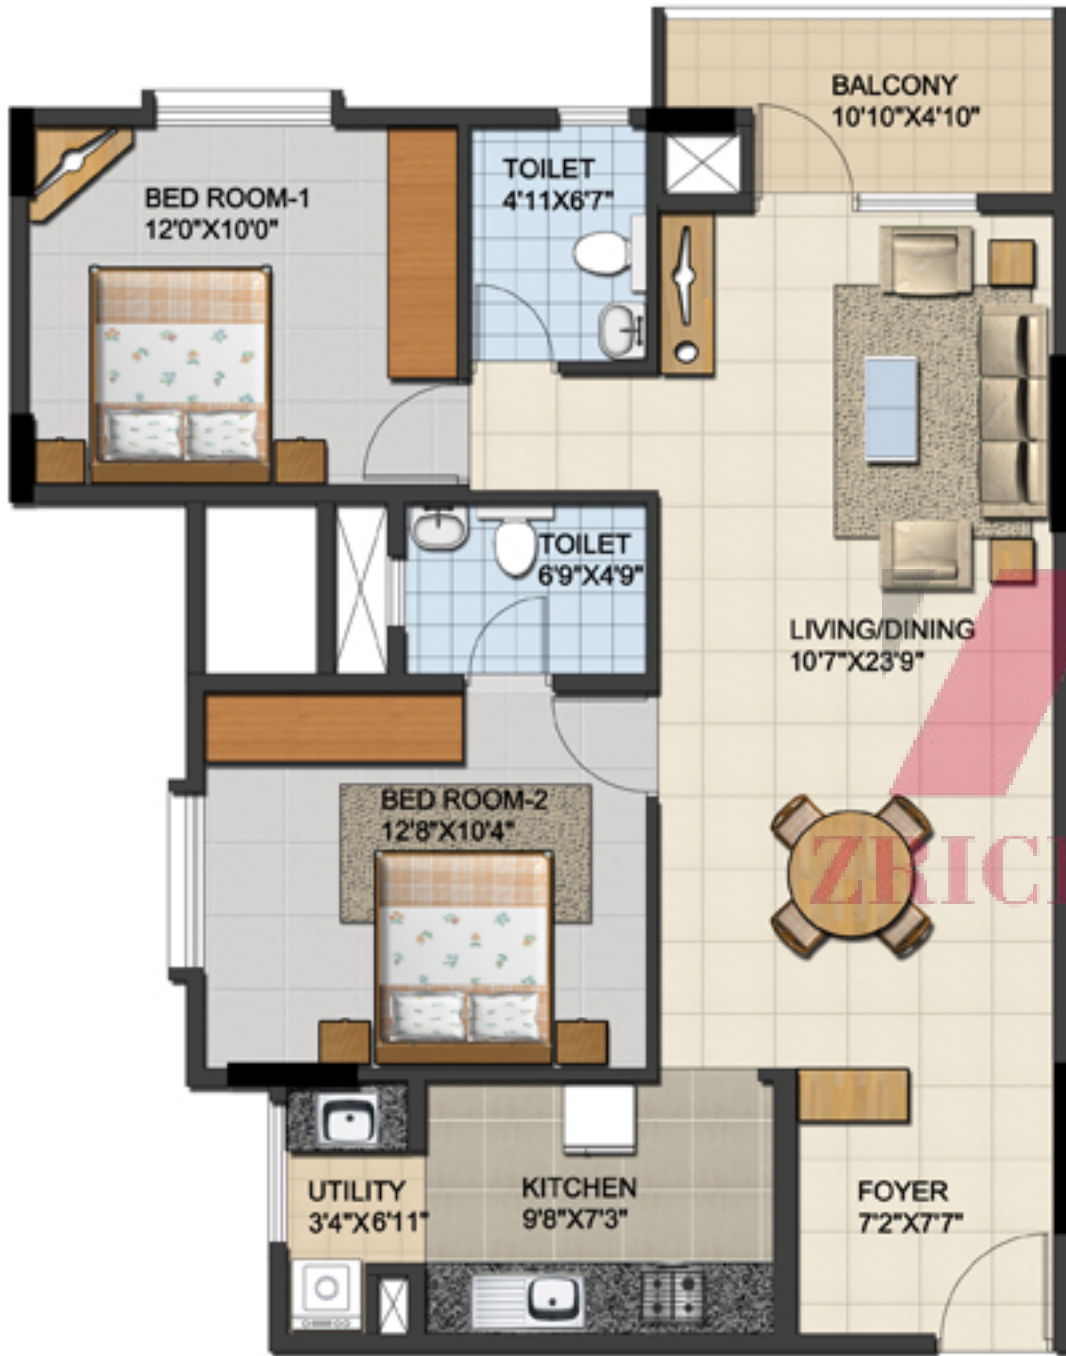

www.Zricks.com

www.Zricks.com

2 BHK - TYPE - 01

TOWER A, B, C, D & E

Carpet Area	696 sq.ft
Saleable Area	937 sq.ft

↑
ENTRY
www.Zricks.com

2 BHK - TYPE - 02

TOWER F

Carpet Area	689 sq.ft
Saleable Area	950 sq.ft

2 BHK - TYPE - 03

TOWER G & H

Carpet Area	689 sq.ft
Saleable Area	955 sq.ft

2 BHK - TYPE - 01
TOWER A, B, C, D & E

Carpet Area	792 sq.ft
Saleable Area	1051 sq.ft

2 BHK - TYPE - 02
TOWER F

Carpet Area	784 sq.ft
Saleable Area	1072 sq.ft

3 BHK - TYPE - 01
TOWER A, B, C, D & E

Carpet Area	858 sq.ft
Saleable Area	1145 sq.ft

3 BHK - TYPE - 02
TOWER A, B, C, D & E

Carpet Area	871 sq.ft
Saleable Area	1160 sq.ft

3 BHK - TYPE - 03
TOWER F

Carpet Area	860 sq.ft
Saleable Area	1172 sq.ft

3 BHK - TYPE - 01
TOWER A, B, C, D & E

Carpet Area	903 sq.ft
Saleable Area	1204 sq.ft

3 BHK - TYPE - 05
TOWER G

Carpet Area	891 sq.ft
Saleable Area	1218 sq.ft