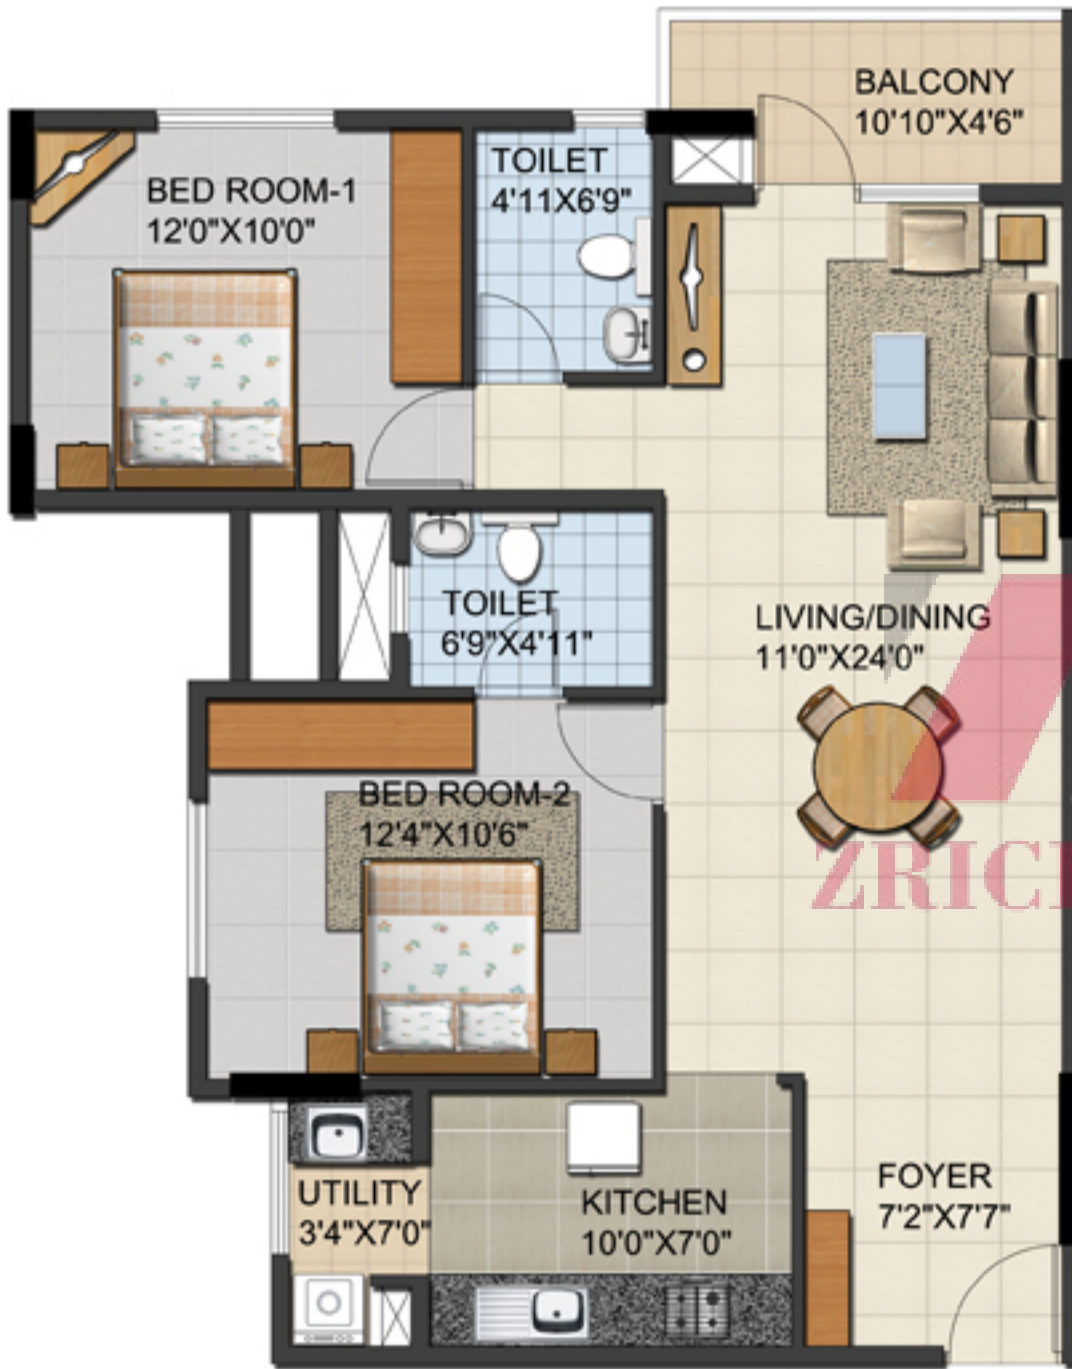

www.Zricks.com

www.Zricks.com

2 BHK - TYPE - 01

TOWER A, B, C, D & E

Carpet Area	696 sq.ft
Saleable Area	937 sq.ft

↑
ENTRY
www.Zricks.com

2 BHK - TYPE - 02

TOWER F

Carpet Area	689 sq.ft
Saleable Area	950 sq.ft

2 BHK - TYPE - 03

TOWER G & H

Carpet Area	689 sq.ft
Saleable Area	955 sq.ft

2 BHK - TYPE - 01
TOWER A, B, C, D & E

Carpet Area	792 sq.ft
Saleable Area	1051 sq.ft

2 BHK - TYPE - 02
TOWER F

Carpet Area	784 sq.ft
Saleable Area	1072 sq.ft

3 BHK - TYPE - 01
TOWER A, B, C, D & E

Carpet Area	858 sq.ft
Saleable Area	1145 sq.ft

3 BHK - TYPE - 02
TOWER A, B, C, D & E

Carpet Area	871 sq.ft
Saleable Area	1160 sq.ft

3 BHK - TYPE - 03
TOWER F

Carpet Area	860 sq.ft
Saleable Area	1172 sq.ft

3 BHK - TYPE - 01
TOWER A, B, C, D & E

Carpet Area	903 sq.ft
Saleable Area	1204 sq.ft

3 BHK - TYPE - 05
TOWER G

Carpet Area	891 sq.ft
Saleable Area	1218 sq.ft