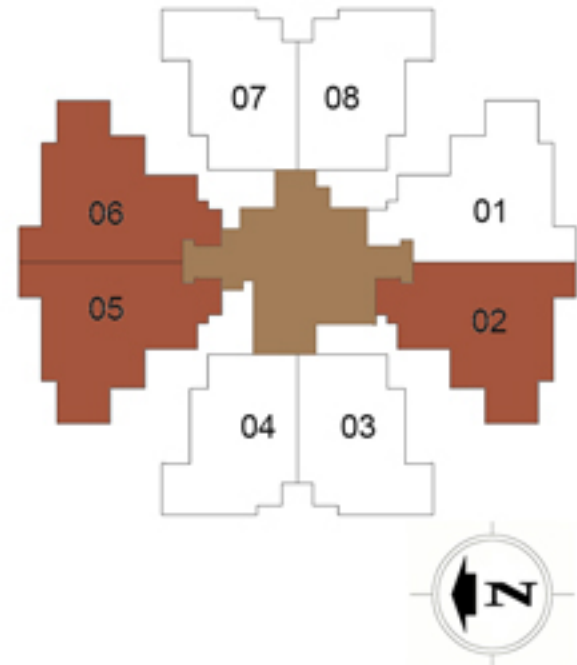

Carpet Area	689 sq.ft
Saleable Area	950 sq.ft

2 BHK - TYPE - 03

TOWER G & H

Carpet Area	689 sq.ft
Saleable Area	955 sq.ft

2 BHK - TYPE - 01
TOWER A, B, C, D & E

Carpet Area	792 sq.ft
Saleable Area	1051 sq.ft

2 BHK - TYPE - 02
TOWER F

Carpet Area	784 sq.ft
Saleable Area	1072 sq.ft

3 BHK - TYPE - 01
TOWER A, B, C, D & E

Carpet Area	858 sq.ft
Saleable Area	1145 sq.ft

3 BHK - TYPE - 02
TOWER A, B, C, D & E

Carpet Area	871 sq.ft
Saleable Area	1160 sq.ft

3 BHK - TYPE - 03
TOWER F

Carpet Area	860 sq.ft
Saleable Area	1172 sq.ft

3 BHK - TYPE - 01
TOWER A, B, C, D & E

Carpet Area	903 sq.ft
Saleable Area	1204 sq.ft

3 BHK - TYPE - 05
TOWER G

Carpet Area	891 sq.ft
Saleable Area	1218 sq.ft

3 BHK - TYPE - 06
TOWER F

Carpet Area	899 sq.ft
Saleable Area	1242 sq.ft

3 BHK - TYPE - 07
TOWER H

Carpet Area	899 sq.ft
Saleable Area	1250 sq.ft

3 BHK - TYPE - 04

TOWER G

Carpet Area	923 sq.ft
Saleable Area	1261 sq.ft