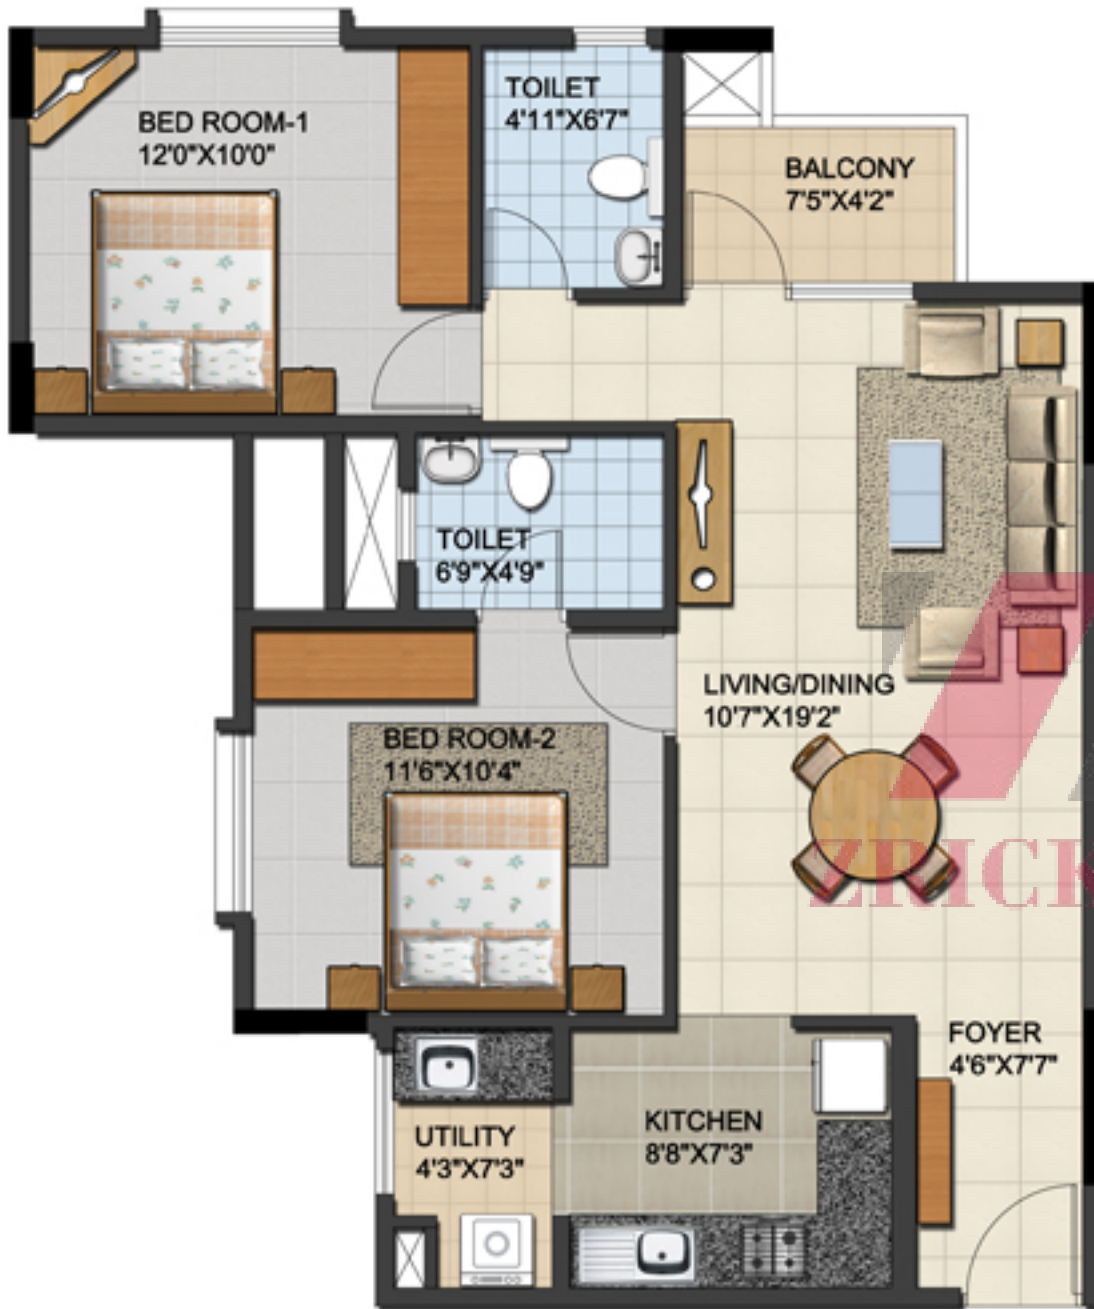

www.Zricks.com

www.Zricks.com

2 BHK - TYPE - 01

TOWER A, B, C, D & E

Carpet Area	696 sq.ft
Saleable Area	937 sq.ft

↑
ENTRY
www.Zricks.com

2 BHK - TYPE - 02

TOWER F

Carpet Area	689 sq.ft
Saleable Area	950 sq.ft

2 BHK - TYPE - 03

TOWER G & H

Carpet Area	689 sq.ft
Saleable Area	955 sq.ft

2 BHK - TYPE - 01
TOWER A, B, C, D & E

Carpet Area	792 sq.ft
Saleable Area	1051 sq.ft

2 BHK - TYPE - 02
TOWER F

Carpet Area	784 sq.ft
Saleable Area	1072 sq.ft

3 BHK - TYPE - 01
TOWER A, B, C, D & E

Carpet Area	858 sq.ft
Saleable Area	1145 sq.ft

3 BHK - TYPE - 02
TOWER A, B, C, D & E

Carpet Area	871 sq.ft
Saleable Area	1160 sq.ft

3 BHK - TYPE - 03
TOWER F

Carpet Area	860 sq.ft
Saleable Area	1172 sq.ft

3 BHK - TYPE - 01
TOWER A, B, C, D & E

Carpet Area	903 sq.ft
Saleable Area	1204 sq.ft

3 BHK - TYPE - 05
TOWER G

Carpet Area	891 sq.ft
Saleable Area	1218 sq.ft