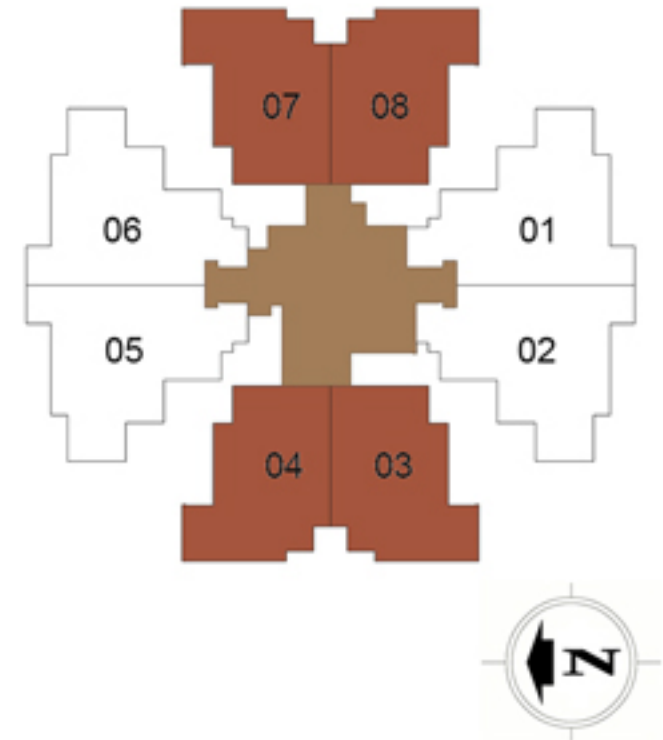

www.Zricks.com

www.Zricks.com

2 BHK - TYPE - 01

TOWER A, B, C, D & E

Carpet Area	696 sq.ft
Saleable Area	937 sq.ft

↑
ENTRY
www.Zricks.com

2 BHK - TYPE - 02

TOWER F

Carpet Area	689 sq.ft
Saleable Area	950 sq.ft

2 BHK - TYPE - 03

TOWER G & H

Carpet Area	689 sq.ft
Saleable Area	955 sq.ft

2 BHK - TYPE - 01
TOWER A, B, C, D & E

Carpet Area	792 sq.ft
Saleable Area	1051 sq.ft

2 BHK - TYPE - 02
TOWER F

Carpet Area	784 sq.ft
Saleable Area	1072 sq.ft

3 BHK - TYPE - 01
TOWER A, B, C, D & E

Carpet Area	858 sq.ft
Saleable Area	1145 sq.ft

3 BHK - TYPE - 02
TOWER A, B, C, D & E

Carpet Area	871 sq.ft
Saleable Area	1160 sq.ft

Site Plan