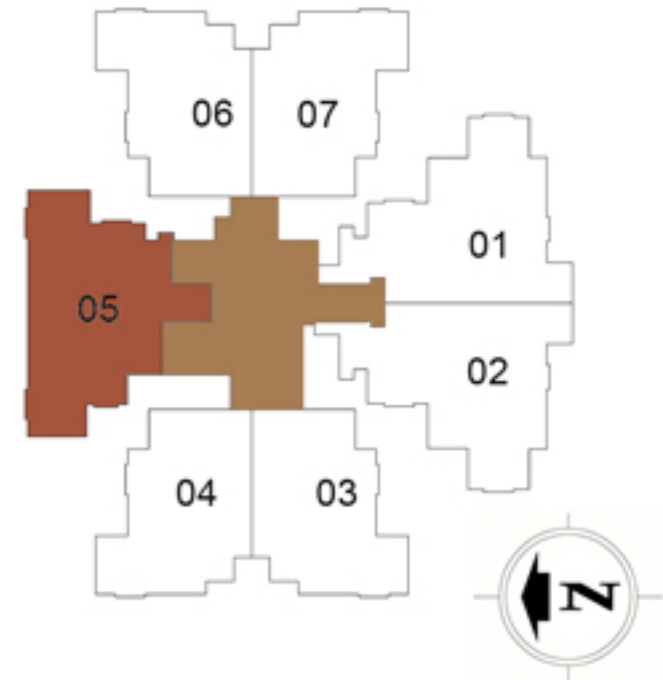

2 BHK - TYPE - 02
TOWER F

Carpet Area	784 sq.ft
Saleable Area	1072 sq.ft

3 BHK - TYPE - 01
TOWER A, B, C, D & E

Carpet Area	858 sq.ft
Saleable Area	1145 sq.ft

3 BHK - TYPE - 02
TOWER A, B, C, D & E

Carpet Area	871 sq.ft
Saleable Area	1160 sq.ft

3 BHK - TYPE - 03
TOWER F

Carpet Area	860 sq.ft
Saleable Area	1172 sq.ft

3 BHK - TYPE - 01
TOWER A, B, C, D & E

Carpet Area	903 sq.ft
Saleable Area	1204 sq.ft

3 BHK - TYPE - 05
TOWER G

Carpet Area	891 sq.ft
Saleable Area	1218 sq.ft

3 BHK - TYPE - 06
TOWER F

Carpet Area	899 sq.ft
Saleable Area	1242 sq.ft

3 BHK - TYPE - 07
TOWER H

Carpet Area	899 sq.ft
Saleable Area	1250 sq.ft

3 BHK - TYPE - 04

TOWER G

Carpet Area	923 sq.ft
Saleable Area	1261 sq.ft

Site Plan